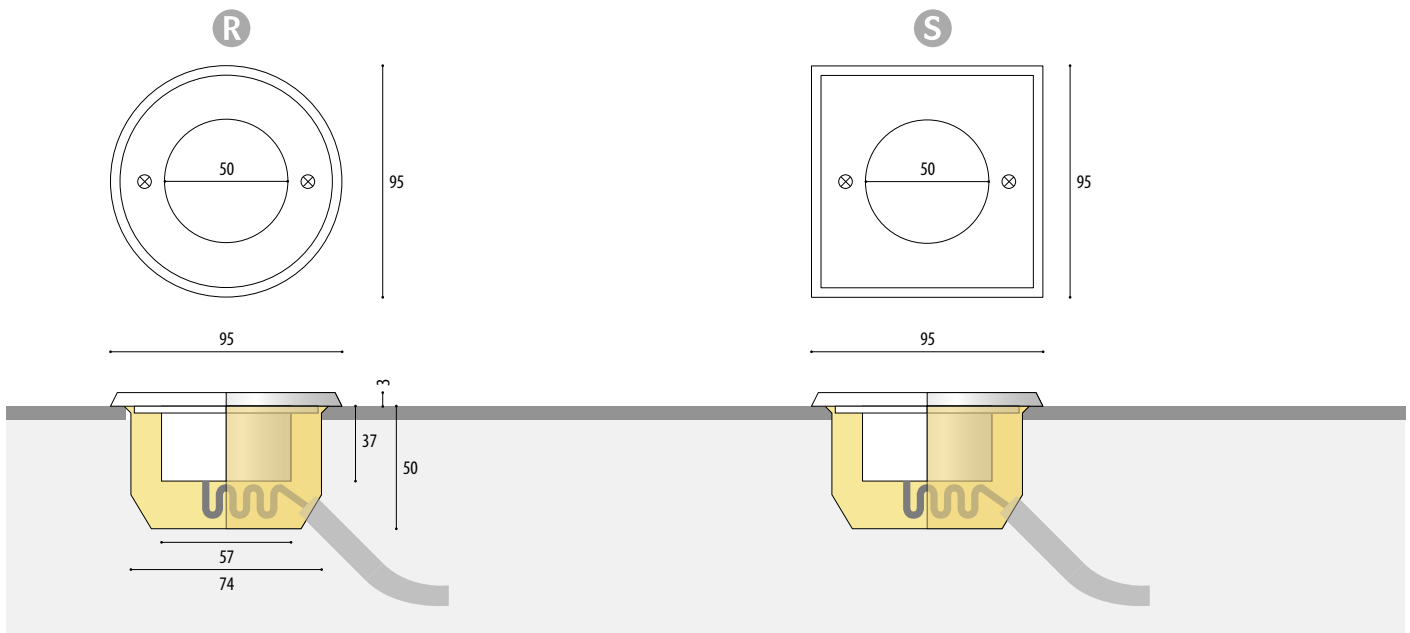

R	S	Article number	Article number	Lamps	Lumen	Light colour	Wattage	Current	Temperature	Radiation angle	Cable, installs	[V]
RADATION ANGLE 10° (SPOT)												
		4.0026.20.01	4.0026.40.01	3 POW-LED	495 lm	6000K cold white	total 5 W	CC 350 mA	<40°C	10° spot	UW, 2x0,5 qmm	V32
		4.0026.20.02	4.0026.40.02	3 POW-LED	405 lm	3000K warm white	total 5 W	CC 350 mA	<40°C	10° spot	UW, 2x0,5 qmm	
		4.0026.20.03	4.0026.40.03	3 POW-LED	465 lm	4500K neutral white	total 5 W	CC 350 mA	<40°C	10° spot	UW, 2x0,5 qmm	
		4.0026.20.04	4.0026.40.04	3 POW-LED		yellow	total 5 W	CC 350 mA	<40°C	10° spot	UW, 2x0,5 qmm	
		4.0026.20.05	4.0026.40.05	3 POW-LED		red	total 5 W	CC 350 mA	<40°C	10° spot	UW, 2x0,5 qmm	
		4.0026.20.06	4.0026.40.06	3 POW-LED		blue	total 5 W	CC 350 mA	<40°C	10° spot	UW, 2x0,5 qmm	
		4.0026.20.07	4.0026.40.07	3 POW-LED		green	total 5 W	CC 350 mA	<40°C	10° spot	UW, 2x0,5 qmm	
		4.0026.20.09	4.0026.40.09	3 POW-LED		RGB	all on 5 W	CC 350 mA	<40°C	10° spot	UW, 6x0,5 qmm	
RADATION ANGLE 30° (MEDIUM)												
		4.0026.20.11	4.0026.40.11	3 POW-LED	495 lm	6000K cold white	total 5 W	CC 350 mA	<40°C	30° medium	UW, 2x0,5 qmm	V33
		4.0026.20.12	4.0026.40.12	3 POW-LED	405 lm	3000K warm white	total 5 W	CC 350 mA	<40°C	30° medium	UW, 2x0,5 qmm	
		4.0026.20.13	4.0026.40.13	3 POW-LED	465 lm	4500K neutral white	total 5 W	CC 350 mA	<40°C	30° medium	UW, 2x0,5 qmm	
		4.0026.20.14	4.0026.40.14	3 POW-LED		yellow	total 5 W	CC 350 mA	<40°C	30° medium	UW, 2x0,5 qmm	
		4.0026.20.15	4.0026.40.15	3 POW-LED		red	total 5 W	CC 350 mA	<40°C	30° medium	UW, 2x0,5 qmm	
		4.0026.20.16	4.0026.40.16	3 POW-LED		blue	total 5 W	CC 350 mA	<40°C	30° medium	UW, 2x0,5 qmm	
		4.0026.20.17	4.0026.40.17	3 POW-LED		green	total 5 W	CC 350 mA	<40°C	30° medium	UW, 2x0,5 qmm	
		4.0026.20.19	4.0026.40.19	3 POW-LED		RGB	all on 5 W	CC 350 mA	<40°C	30° medium	UW, 6x0,5 qmm	
RADATION ANGLE HOMOGEN DIFFUS												
		4.0025.20.11	4.0025.40.11	1 POW-LED	165 lm	6000K cold white	total 2 W	CC 350 mA	<40°C	homogen diffus	UW, 2x0,5 qmm	
		4.0025.20.12	4.0025.40.12	1 POW-LED	135 lm	3000K warm white	total 2 W	CC 350 mA	<40°C	homogen diffus	UW, 2x0,5 qmm	
		4.0025.20.13	4.0025.40.13	1 POW-LED	155 lm	4500K neutral white	total 2 W	CC 350 mA	<40°C	homogen diffus	UW, 2x0,5 qmm	
		4.0025.20.14	4.0025.40.14	1 POW-LED		yellow	total 2 W	CC 350 mA	<40°C	homogen diffus	UW, 2x0,5 qmm	
		4.0025.20.15	4.0025.40.15	1 POW-LED		red	total 2 W	CC 350 mA	<40°C	homogen diffus	UW, 2x0,5 qmm	
		4.0025.20.16	4.0025.40.16	1 POW-LED		blue	total 2 W	CC 350 mA	<40°C	homogen diffus	UW, 2x0,5 qmm	
		4.0025.20.17	4.0025.40.17	1 POW-LED		green	total 2 W	CC 350 mA	<40°C	homogen diffus	UW, 2x0,5 qmm	
		4.0025.20.19	4.0025.40.19	1 Multichip POW-LED		RGB	all on 5 W	CC 350 mA	<40°C	diffus	UW, 6x0,5 qmm